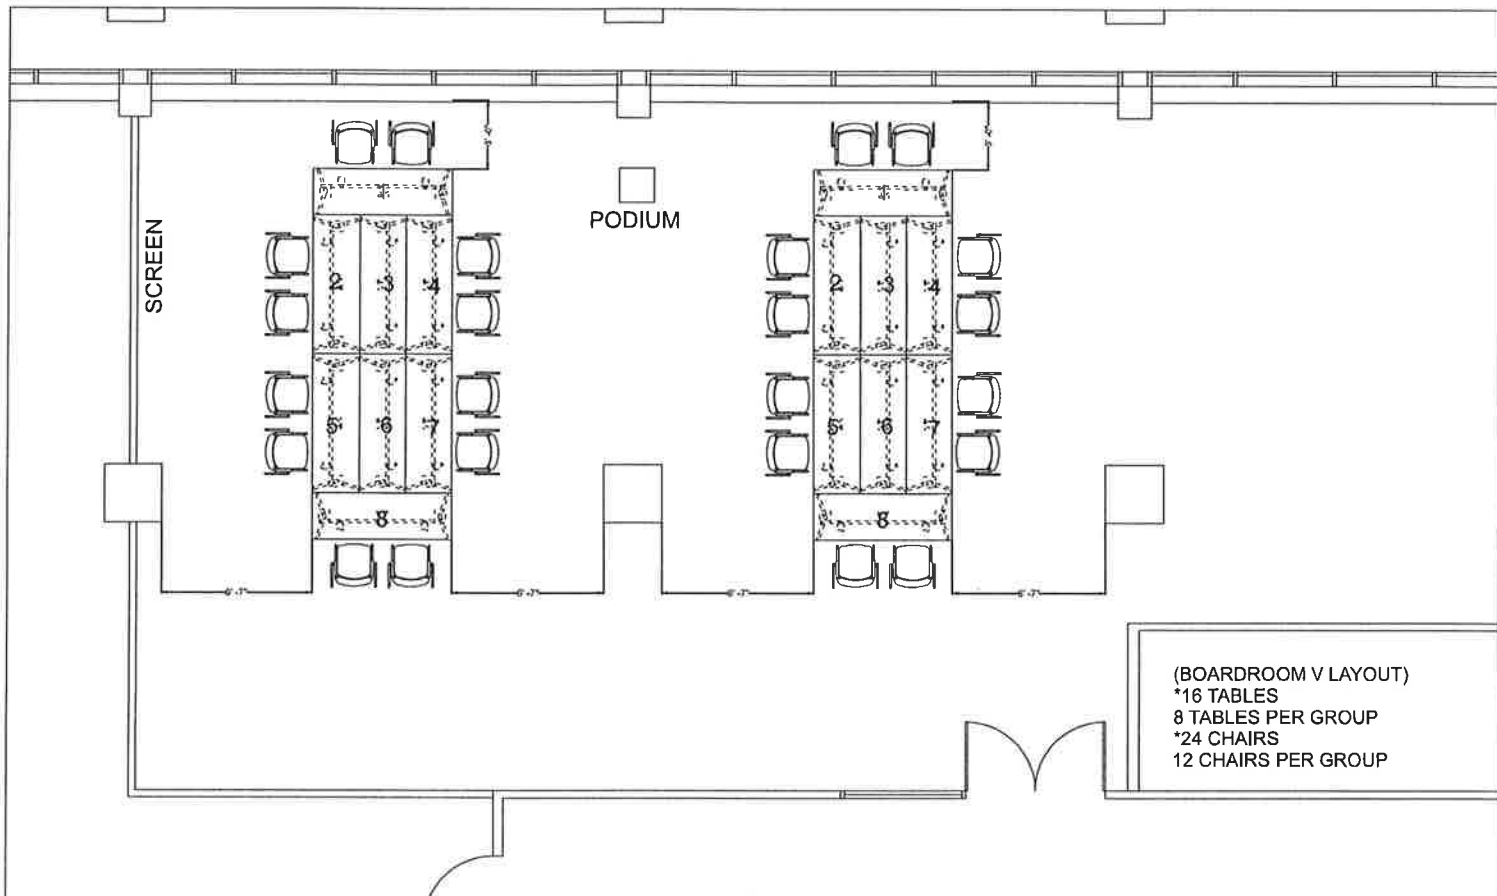

Drawn By: SW
 Account Rep: JDB
 Project #: 88101155
 Scale: 1/8"=1'-0"
 Org. Date: 4/11/19

Revisions:
 1 -
 2 -
 3 -
 4 -
 5 -

Lincoln Properties 100/150 South Wacker Drive
 Chicago, Illinois

(SQUARE LAYOUT)
 *16 TABLES
 8 TABLES PER GROUP
 *32 CHAIRS

(U-SHAPE LAYOUT)
 *6 TABLES
 *12 CHAIRS

Drawn By: SW
 Account Rep: JDB
 Project #: 88101155
 Scale: 1/8"=1'-0"
 Org. Date: 4/11/19

Revisions:
 1 -
 2 -
 3 -
 4 -
 5 -

Lincoln Properties 100/150 South Wacker Drive
 Chicago, Illinois

Drawn By: SW
 Account Rep: JDB
 Project #: 88101155
 Scale: 1/8"=1'-0"
 Org. Date: 4/17/19

Revisions:
 1 -
 2 -
 3 -
 4 -
 5 -

Lincoln Properties 100/150 South Wacker Drive
 Chicago, Illinois

Drawn By: SW
 Account Rep: JDB
 Project #: 88101155
 Scale: 1/8"=1'-0"
 Org. Date: 4/11/19

Revisions:
 1 -
 2 -
 3 -
 4 -
 5 -

Lincoln Properties 100/150 South Wacker Drive

Chicago, Illinois

Drawn By: SW
 Account Rep: JDB
 Project #: 88101155
 Scale: 1/8"=1'-0"
 Org. Date: 4/11/19

Revisions:
 1 -
 2 -
 3 -
 4 -
 5 -