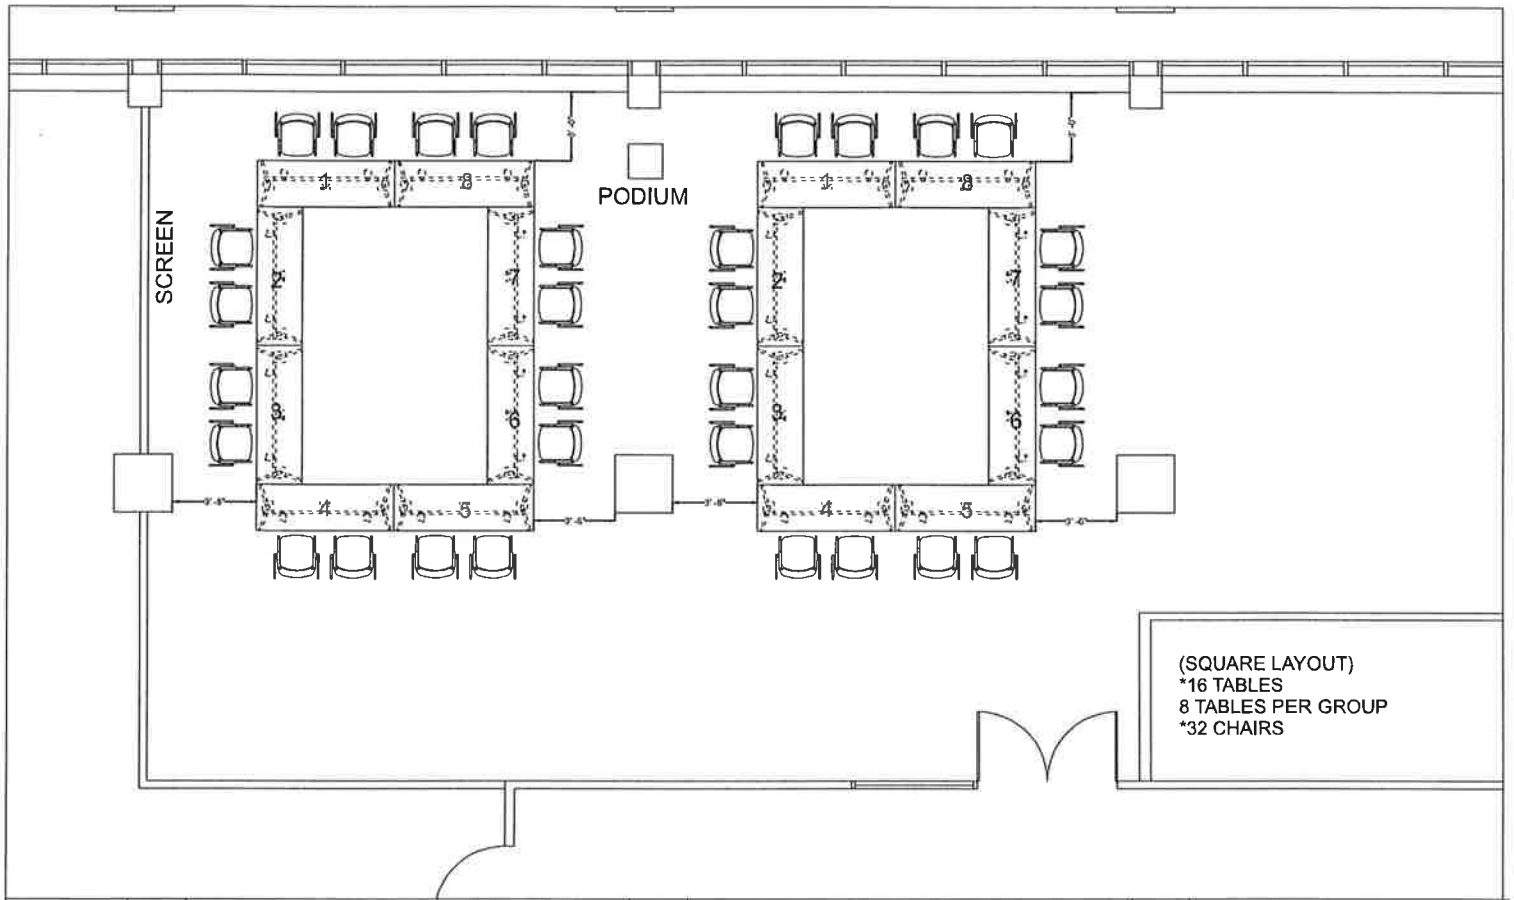

Drawn By: SW
 Account Rep: JDB
 Project #: 88101155
 Scale: 1/8"=1'-0"
 Org. Date: 4/11/19

Revisions:
 1 -
 2 -
 3 -
 4 -
 5 -

Lincoln Properties 100/150 South Wacker Drive
 Chicago, Illinois

(SQUARE LAYOUT)
 *16 TABLES
 8 TABLES PER GROUP
 *32 CHAIRS

(U-SHAPE LAYOUT)
 *6 TABLES
 *12 CHAIRS

Drawn By: SW
 Account Rep: JDB
 Project #: 88101155
 Scale: 1/8"=1'-0"
 Org. Date: 4/11/19

Revisions:
 1 -
 2 -
 3 -
 4 -
 5 -

Lincoln Properties 100/150 South Wacker Drive
 Chicago, Illinois

Drawn By: SW
 Account Rep: JDB
 Project #: 88101155
 Scale: 1/8"=1'-0"
 Org. Date: 4/17/19

Revisions:
 1 -
 2 -
 3 -
 4 -
 5 -

Lincoln Properties 100/150 South Wacker Drive
 Chicago, Illinois

Drawn By: SW
 Account Rep: JDB
 Project #: 88101155
 Scale: 1/8"=1'-0"
 Org. Date: 4/11/19

Revisions:
 1 -
 2 -
 3 -
 4 -
 5 -

Lincoln Properties 100/150 South Wacker Drive

Chicago, Illinois

Drawn By: SW
 Account Rep: JDB
 Project #: 88101155
 Scale: 1/8"=1'-0"
 Org. Date: 4/11/19

Revisions:
 1 -
 2 -
 3 -
 4 -
 5 -