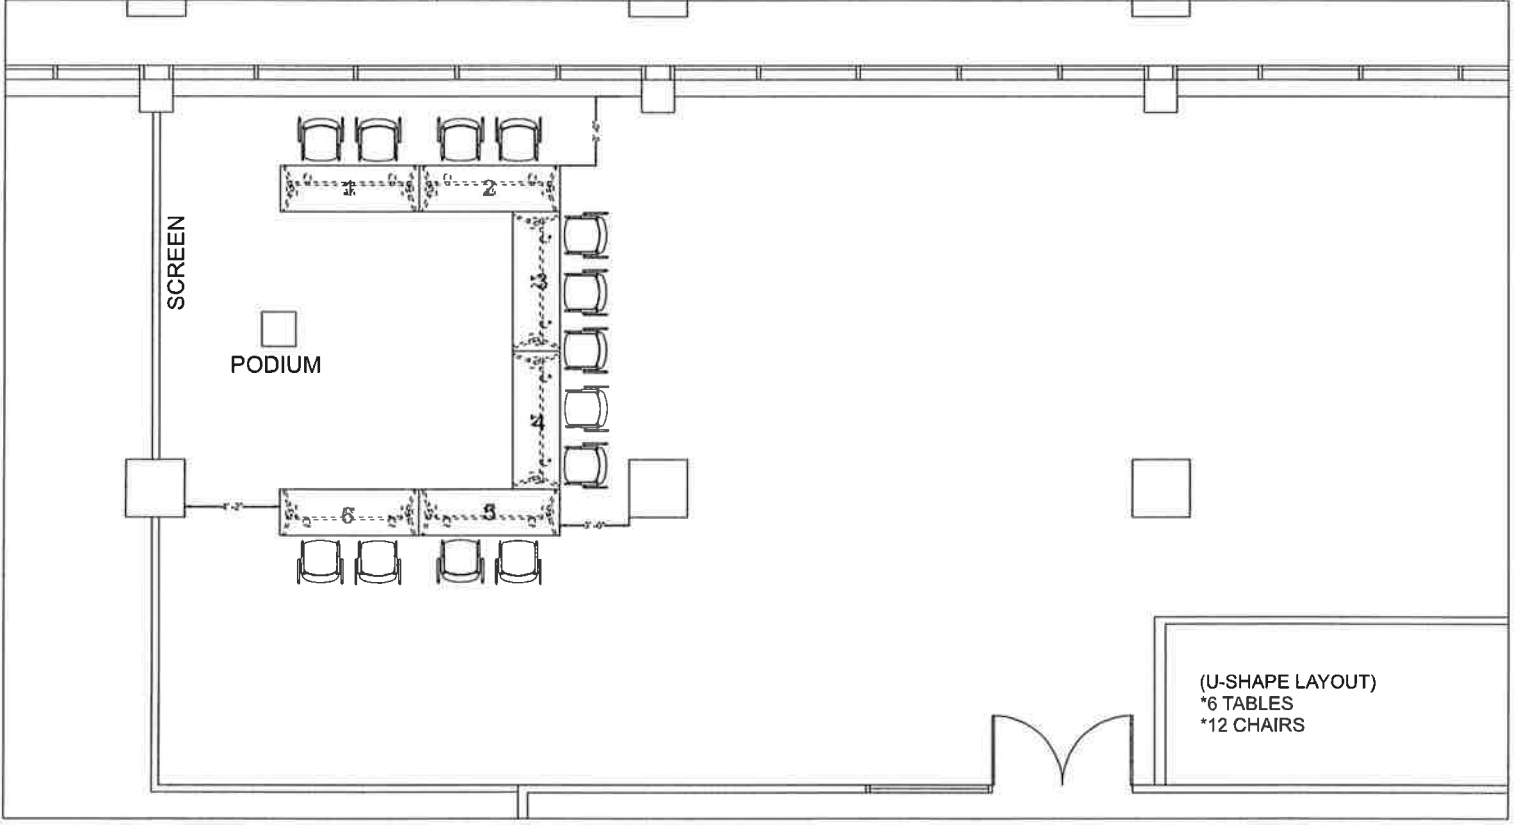

Drawn By: SW
 Account Rep: JDB
 Project #: 88101155
 Scale: 1/8"=1'-0"
 Org. Date: 4/11/19

Revisions:
 1 -
 2 -
 3 -
 4 -
 5 -

Lincoln Properties 100/150 South Wacker Drive
 Chicago, Illinois

(SQUARE LAYOUT)
 *16 TABLES
 8 TABLES PER GROUP
 *32 CHAIRS

(U-SHAPE LAYOUT)
 *6 TABLES
 *12 CHAIRS

Drawn By: SW
 Account Rep: JDB
 Project #: 88101155
 Scale: 1/8"=1'-0"
 Org. Date: 4/11/19

Revisions:
 1 -
 2 -
 3 -
 4 -
 5 -

Lincoln Properties 100/150 South Wacker Drive
 Chicago, Illinois

Drawn By: SW
 Account Rep: JDB
 Project #: 88101155
 Scale: 1/8"=1'-0"
 Org. Date: 4/17/19

Revisions:
 1 -
 2 -
 3 -
 4 -
 5 -

Lincoln Properties 100/150 South Wacker Drive
 Chicago, Illinois

Drawn By: SW
 Account Rep: JDB
 Project #: 88101155
 Scale: 1/8"=1'-0"
 Org. Date: 4/11/19

Revisions:
 1 -
 2 -
 3 -
 4 -
 5 -

Lincoln Properties 100/150 South Wacker Drive

Chicago, Illinois

Drawn By: SW
 Account Rep: JDB
 Project #: 88101155
 Scale: 1/8"=1'-0"
 Org. Date: 4/11/19

Revisions:
 1 -
 2 -
 3 -
 4 -
 5 -