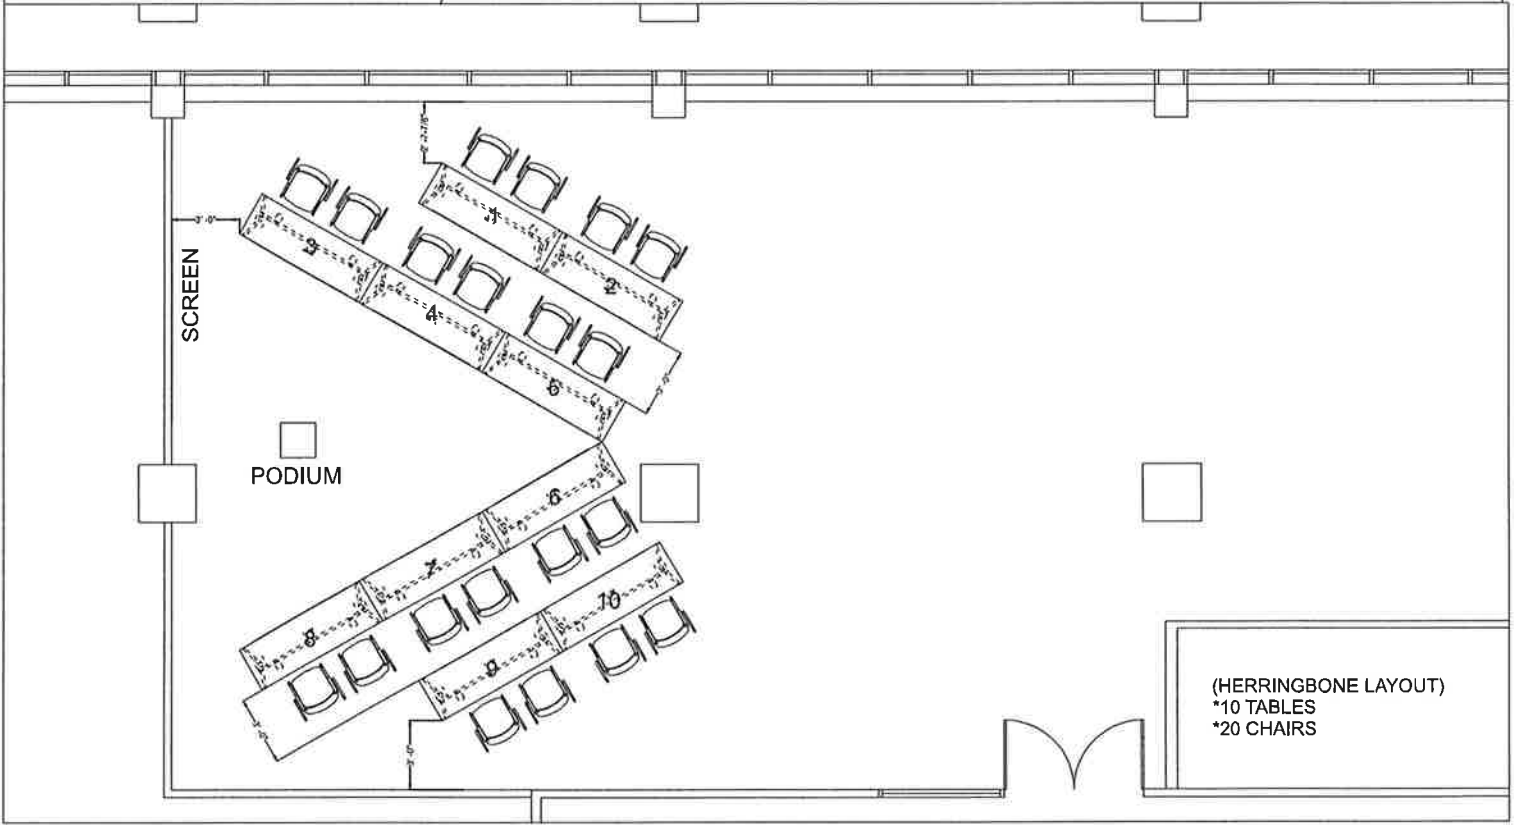

Drawn By: SW
 Account Rep: JDB
 Project #: 88101155
 Scale: 1/8"=1'-0"
 Org. Date: 4/11/19

Revisions:
 1 -
 2 -
 3 -
 4 -
 5 -

Lincoln Properties 100/150 South Wacker Drive
 Chicago, Illinois

(SQUARE LAYOUT)
 *16 TABLES
 8 TABLES PER GROUP
 *32 CHAIRS

(U-SHAPE LAYOUT)
 *6 TABLES
 *12 CHAIRS

Drawn By: SW
 Account Rep: JDB
 Project #: 88101155
 Scale: 1/8"=1'-0"
 Org. Date: 4/11/19

Revisions:
 1 -
 2 -
 3 -
 4 -
 5 -

Lincoln Properties 100/150 South Wacker Drive
 Chicago, Illinois

Drawn By: SW
 Account Rep: JDB
 Project #: 88101155
 Scale: 1/8"=1'-0"
 Org. Date: 4/17/19

Revisions:
 1 -
 2 -
 3 -
 4 -
 5 -

Lincoln Properties 100/150 South Wacker Drive
 Chicago, Illinois

Drawn By: SW
 Account Rep: JDB
 Project #: 88101155
 Scale: 1/8"=1'-0"
 Org. Date: 4/11/19

Revisions:
 1 -
 2 -
 3 -
 4 -
 5 -

Lincoln Properties 100/150 South Wacker Drive

Chicago, Illinois

Drawn By: SW
 Account Rep: JDB
 Project #: 88101155
 Scale: 1/8"=1'-0"
 Org. Date: 4/11/19

Revisions:
 1 -
 2 -
 3 -
 4 -
 5 -