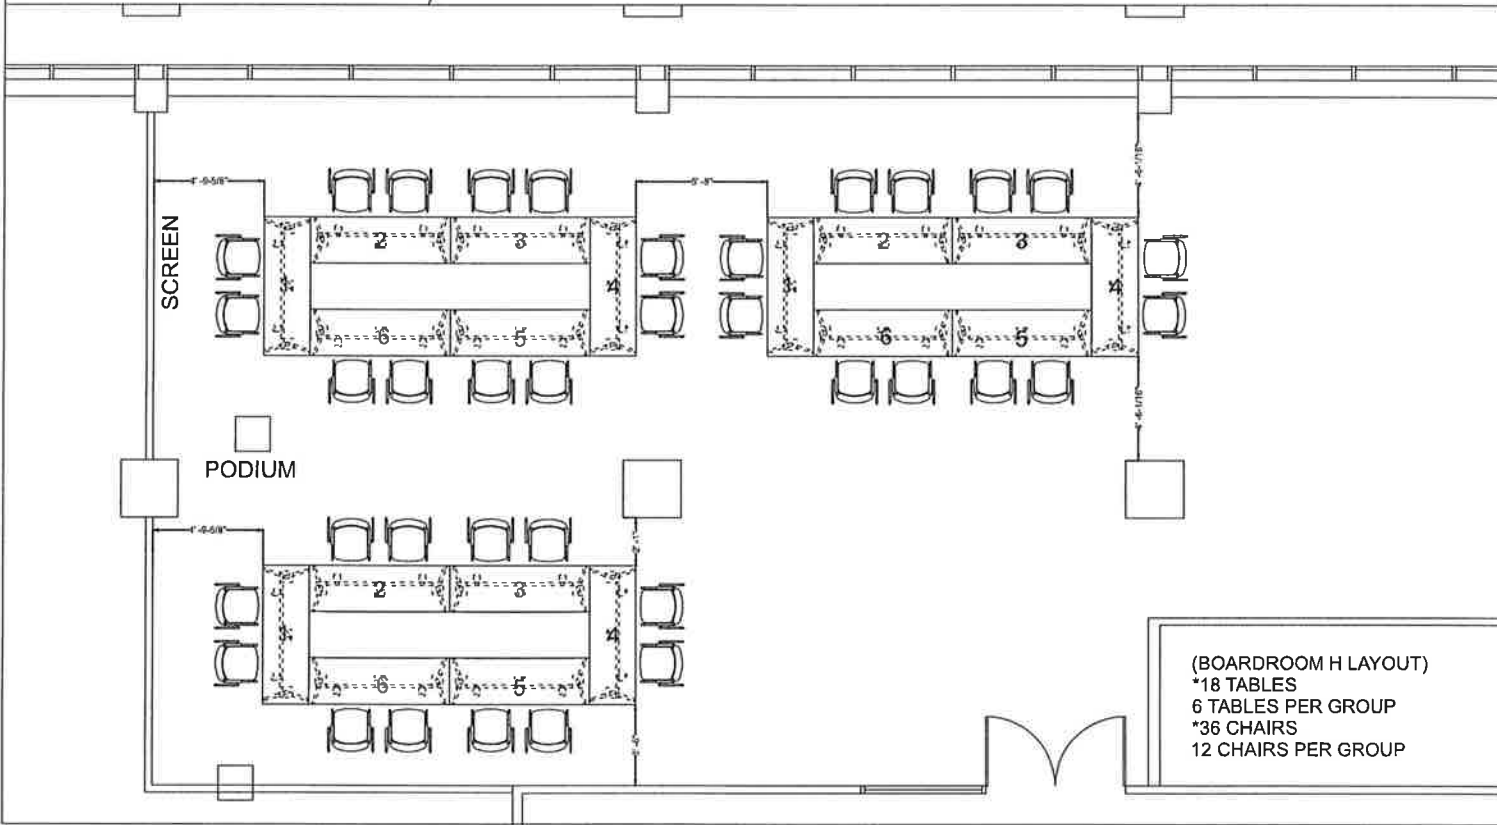

Drawn By: SW
 Account Rep: JDB
 Project #: 88101155
 Scale: 1/8"=1'-0"
 Org. Date: 4/11/19

Revisions:
 1 -
 2 -
 3 -
 4 -
 5 -

Lincoln Properties 100/150 South Wacker Drive
 Chicago, Illinois

(SQUARE LAYOUT)
 *16 TABLES
 8 TABLES PER GROUP
 *32 CHAIRS

(U-SHAPE LAYOUT)
 *6 TABLES
 *12 CHAIRS

Drawn By: SW
 Account Rep: JDB
 Project #: 88101155
 Scale: 1/8"=1'-0"
 Org. Date: 4/11/19

Revisions:
 1 -
 2 -
 3 -
 4 -
 5 -

Lincoln Properties 100/150 South Wacker Drive
 Chicago, Illinois

Drawn By: SW
 Account Rep: JDB
 Project #: 88101155
 Scale: 1/8"=1'-0"
 Org. Date: 4/17/19

Revisions:
 1 -
 2 -
 3 -
 4 -
 5 -

Lincoln Properties 100/150 South Wacker Drive
 Chicago, Illinois

Drawn By: SW
 Account Rep: JDB
 Project #: 88101155
 Scale: 1/8"=1'-0"
 Org. Date: 4/11/19