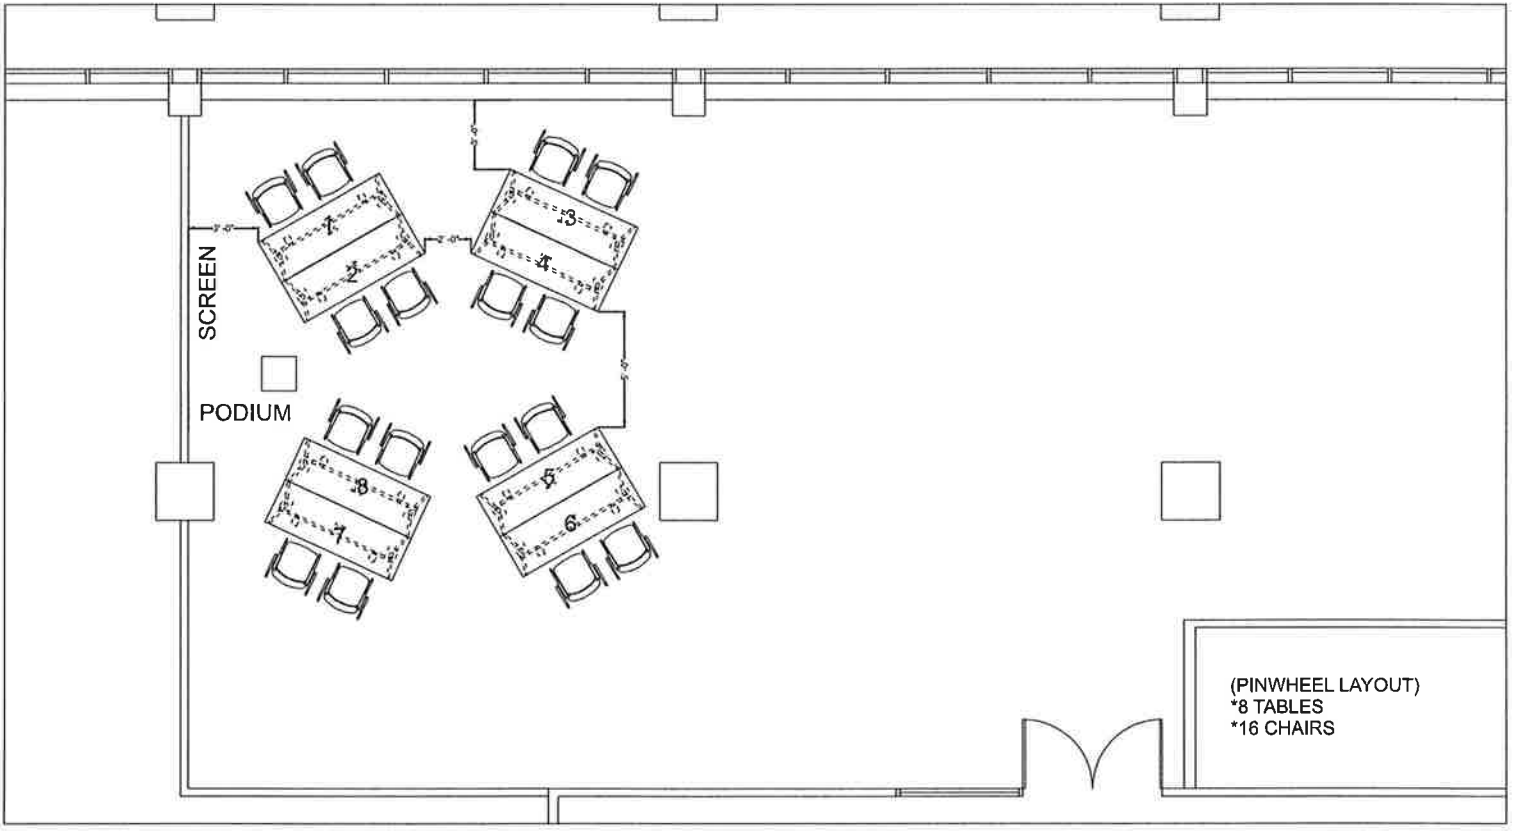

Drawn By: SW
 Account Rep: JDB
 Project #: 88101155
 Scale: 1/8"=1'-0"
 Org. Date: 4/11/19

Revisions:
 1 -
 2 -
 3 -
 4 -
 5 -

Lincoln Properties 100/150 South Wacker Drive
 Chicago, Illinois

(SQUARE LAYOUT)
 *16 TABLES
 8 TABLES PER GROUP
 *32 CHAIRS

(U-SHAPE LAYOUT)
 *6 TABLES
 *12 CHAIRS

Drawn By: SW
 Account Rep: JDB
 Project #: 88101155
 Scale: 1/8"=1'-0"
 Org. Date: 4/11/19

Revisions:
 1 -
 2 -
 3 -
 4 -
 5 -

Lincoln Properties 100/150 South Wacker Drive
 Chicago, Illinois

Drawn By: SW
 Account Rep: JDB
 Project #: 88101155
 Scale: 1/8"=1'-0"
 Org. Date: 4/17/19

Revisions:
 1 -
 2 -
 3 -
 4 -
 5 -

Lincoln Properties 100/150 South Wacker Drive
 Chicago, Illinois

Drawn By: SW
 Account Rep: JDB
 Project #: 88101155
 Scale: 1/8"=1'-0"
 Org. Date: 4/11/19

Revisions:
 1 -
 2 -
 3 -
 4 -
 5 -

Lincoln Properties 100/150 South Wacker Drive

Chicago, Illinois

Drawn By: SW
 Account Rep: JDB
 Project #: 88101155
 Scale: 1/8"=1'-0"
 Org. Date: 4/11/19

Revisions:
 1 -
 2 -
 3 -
 4 -
 5 -