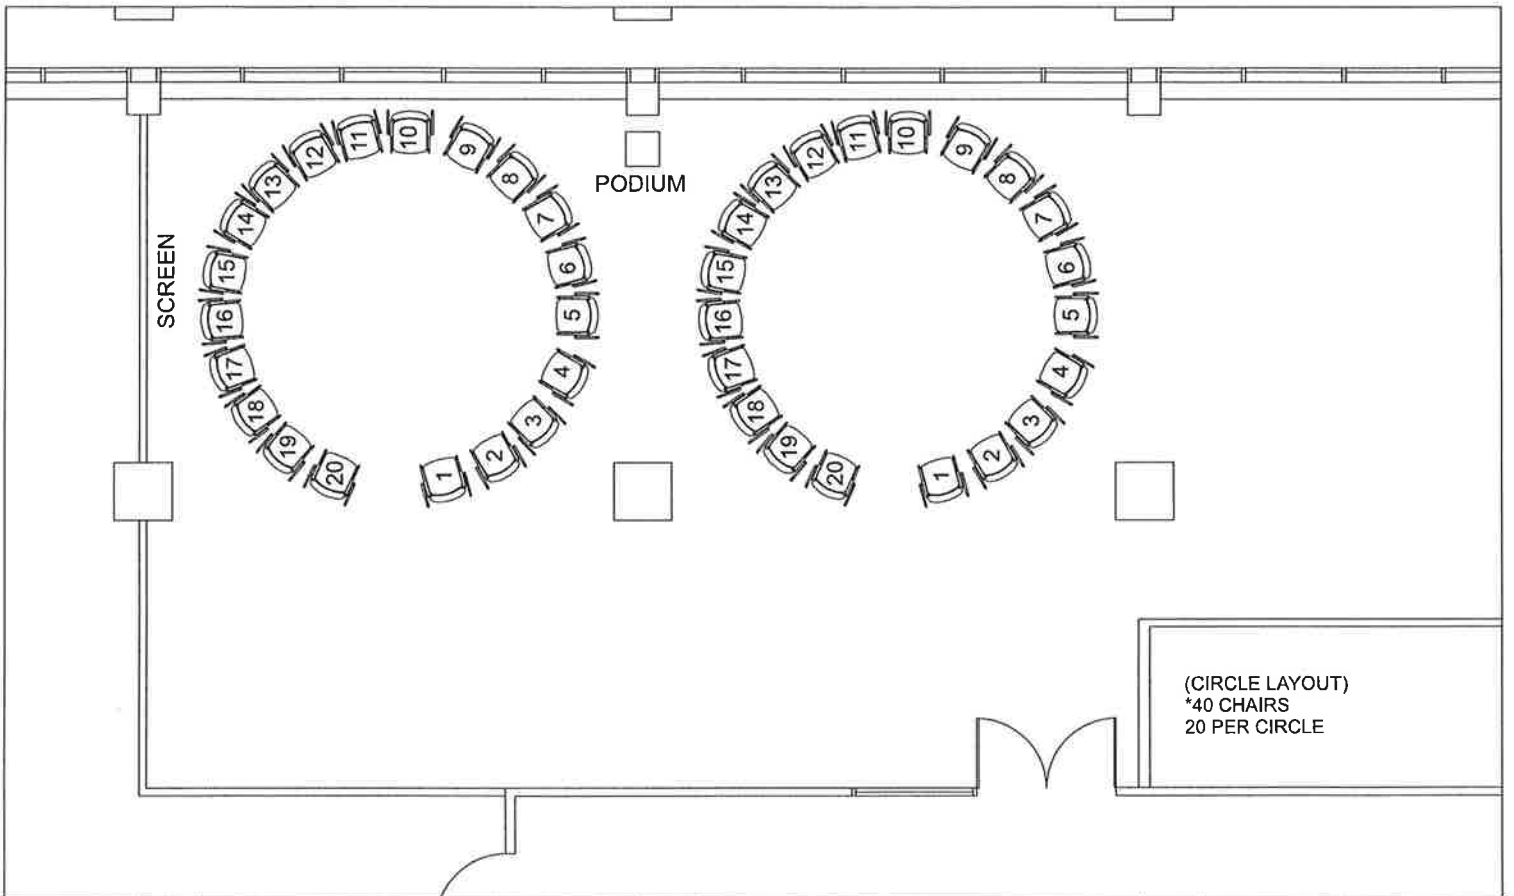

Drawn By: SW
 Account Rep: JDB
 Project #: 88101155
 Scale: 1/8"=1'-0"
 Org. Date: 4/11/19

Revisions:
 1 -
 2 -
 3 -
 4 -
 5 -

Lincoln Properties 100/150 South Wacker Drive
 Chicago, Illinois

(SQUARE LAYOUT)
 *16 TABLES
 8 TABLES PER GROUP
 *32 CHAIRS

(U-SHAPE LAYOUT)
 *6 TABLES
 *12 CHAIRS

Drawn By: SW
 Account Rep: JDB
 Project #: 88101155
 Scale: 1/8"=1'-0"
 Org. Date: 4/11/19

Revisions:
 1 -
 2 -
 3 -
 4 -
 5 -

Lincoln Properties 100/150 South Wacker Drive
 Chicago, Illinois

Drawn By: SW
 Account Rep: JDB
 Project #: 88101155
 Scale: 1/8"=1'-0"
 Org. Date: 4/17/19

Revisions:
 1 -
 2 -
 3 -
 4 -
 5 -

Lincoln Properties 100/150 South Wacker Drive
 Chicago, Illinois

Drawn By: SW
 Account Rep: JDB
 Project #: 88101155
 Scale: 1/8"=1'-0"
 Org. Date: 4/11/19

Revisions:
 1 -
 2 -
 3 -
 4 -
 5 -

Lincoln Properties 100/150 South Wacker Drive

Chicago, Illinois

Drawn By: SW
 Account Rep: JDB
 Project #: 88101155
 Scale: 1/8"=1'-0"
 Org. Date: 4/11/19

Revisions:
 1 -
 2 -
 3 -
 4 -
 5 -